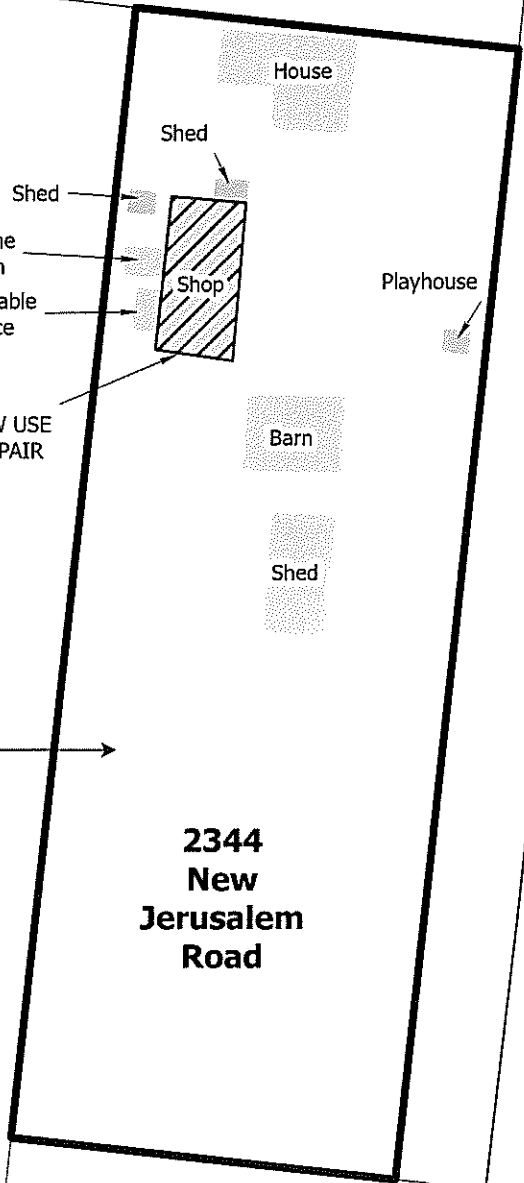

LOCATION MAP
Zone Change Application 11/2023
Jeremiah & Alice Brubacher

SUBJECT LANDS

**2344
New
Jerusalem
Road**

New Jerusalem Rd

Scotch Line Rd

SITE PLAN
Zone Change Application 11/2023
Jeremiah & Alice Brubacher

SUBJECT LANDS →

**2344
New
Jerusalem
Road**

New Jerusalem Rd