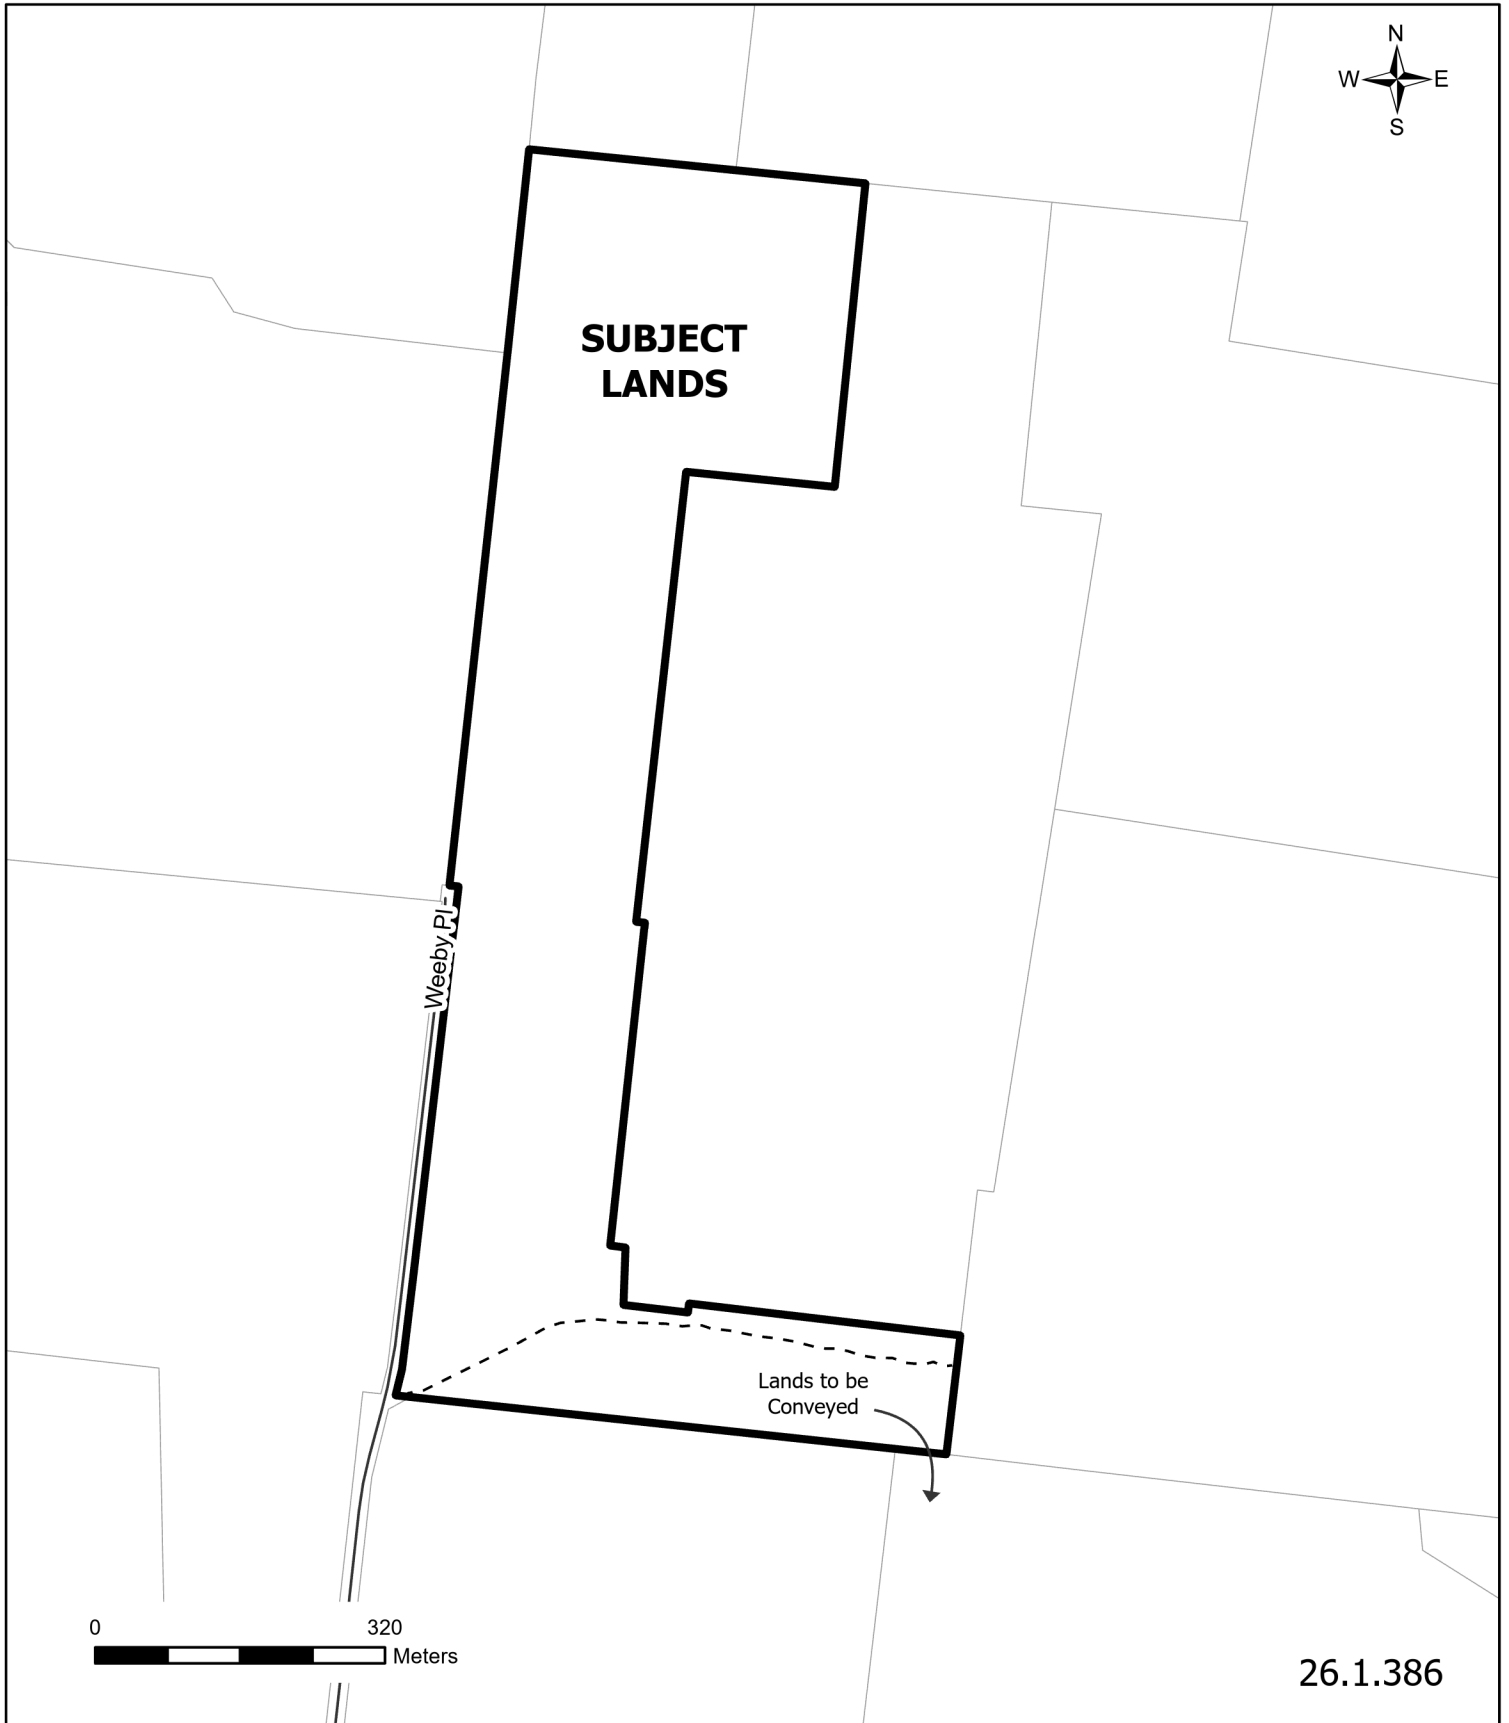

Schedule "A"
1189 Weeby Place
TRACT GERMAN COMPANY PT LOT 33 PT LOT 42

**SUBJECT
LANDS**

Weeby Place

Lands to be
Conveyed

0 320 Meters

26.1.386