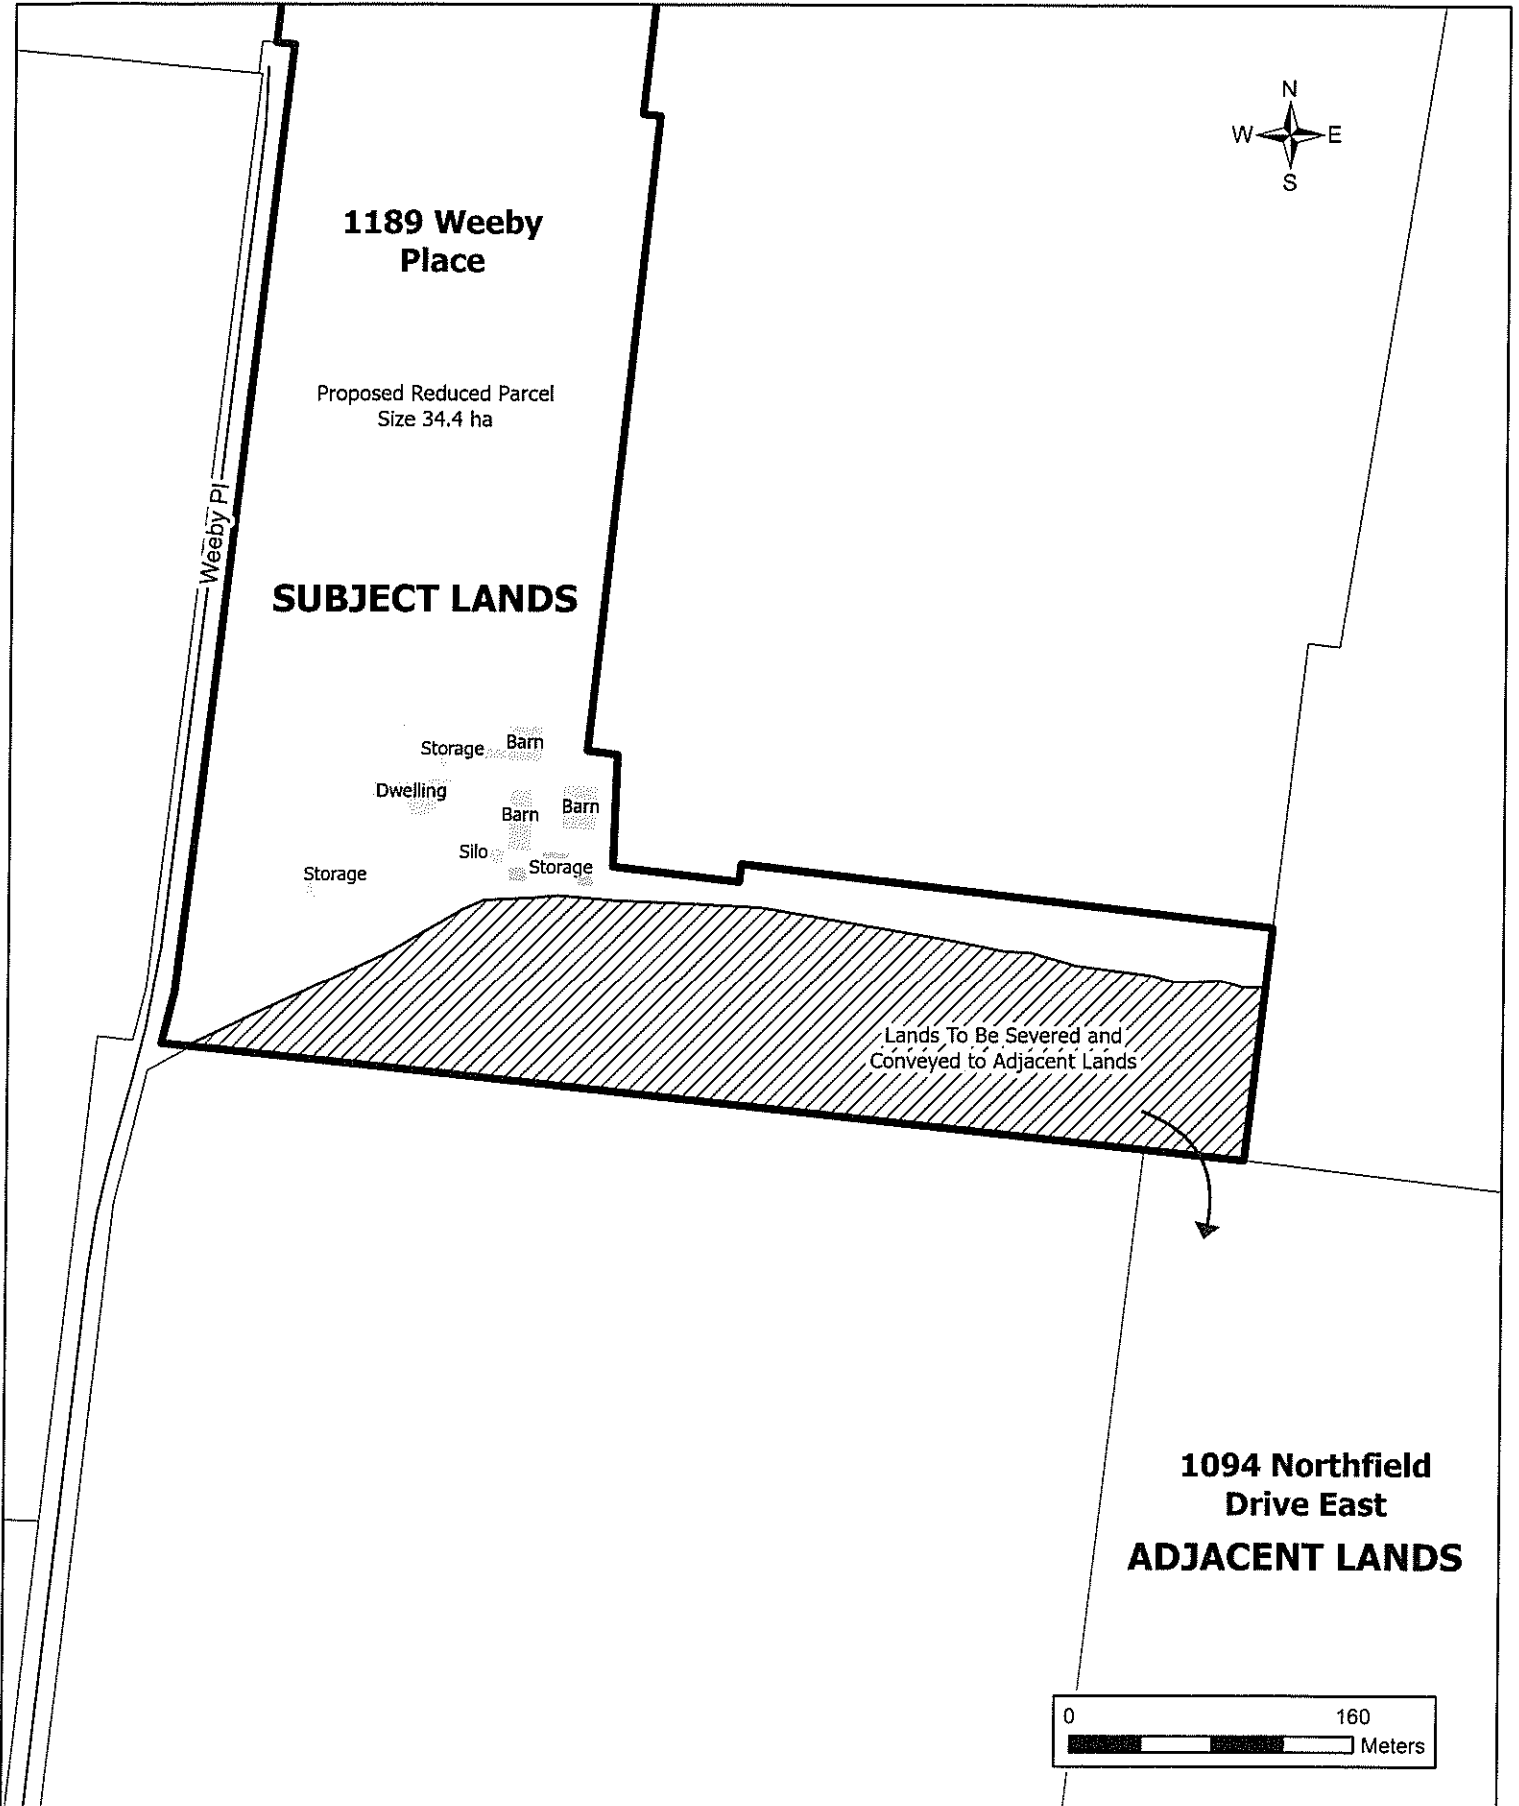

LOCATION MAP  
Zone Change Application 10/2023  
1189 Weeby Place & 1094 Northfield Drive East

SITE PLAN  
Zone Change Application 10/2023  
1189 Weeby Place & 1094 Northfield Drive East

**1189 Weeby Place**

Proposed Reduced Parcel  
Size 34.4 ha

**SUBJECT LANDS**

Storage Barn  
Dwelling Barn Barn  
Storage Silo Storage

Lands To Be Severed and  
Conveyed to Adjacent Lands

**1094 Northfield  
Drive East  
ADJACENT LANDS**