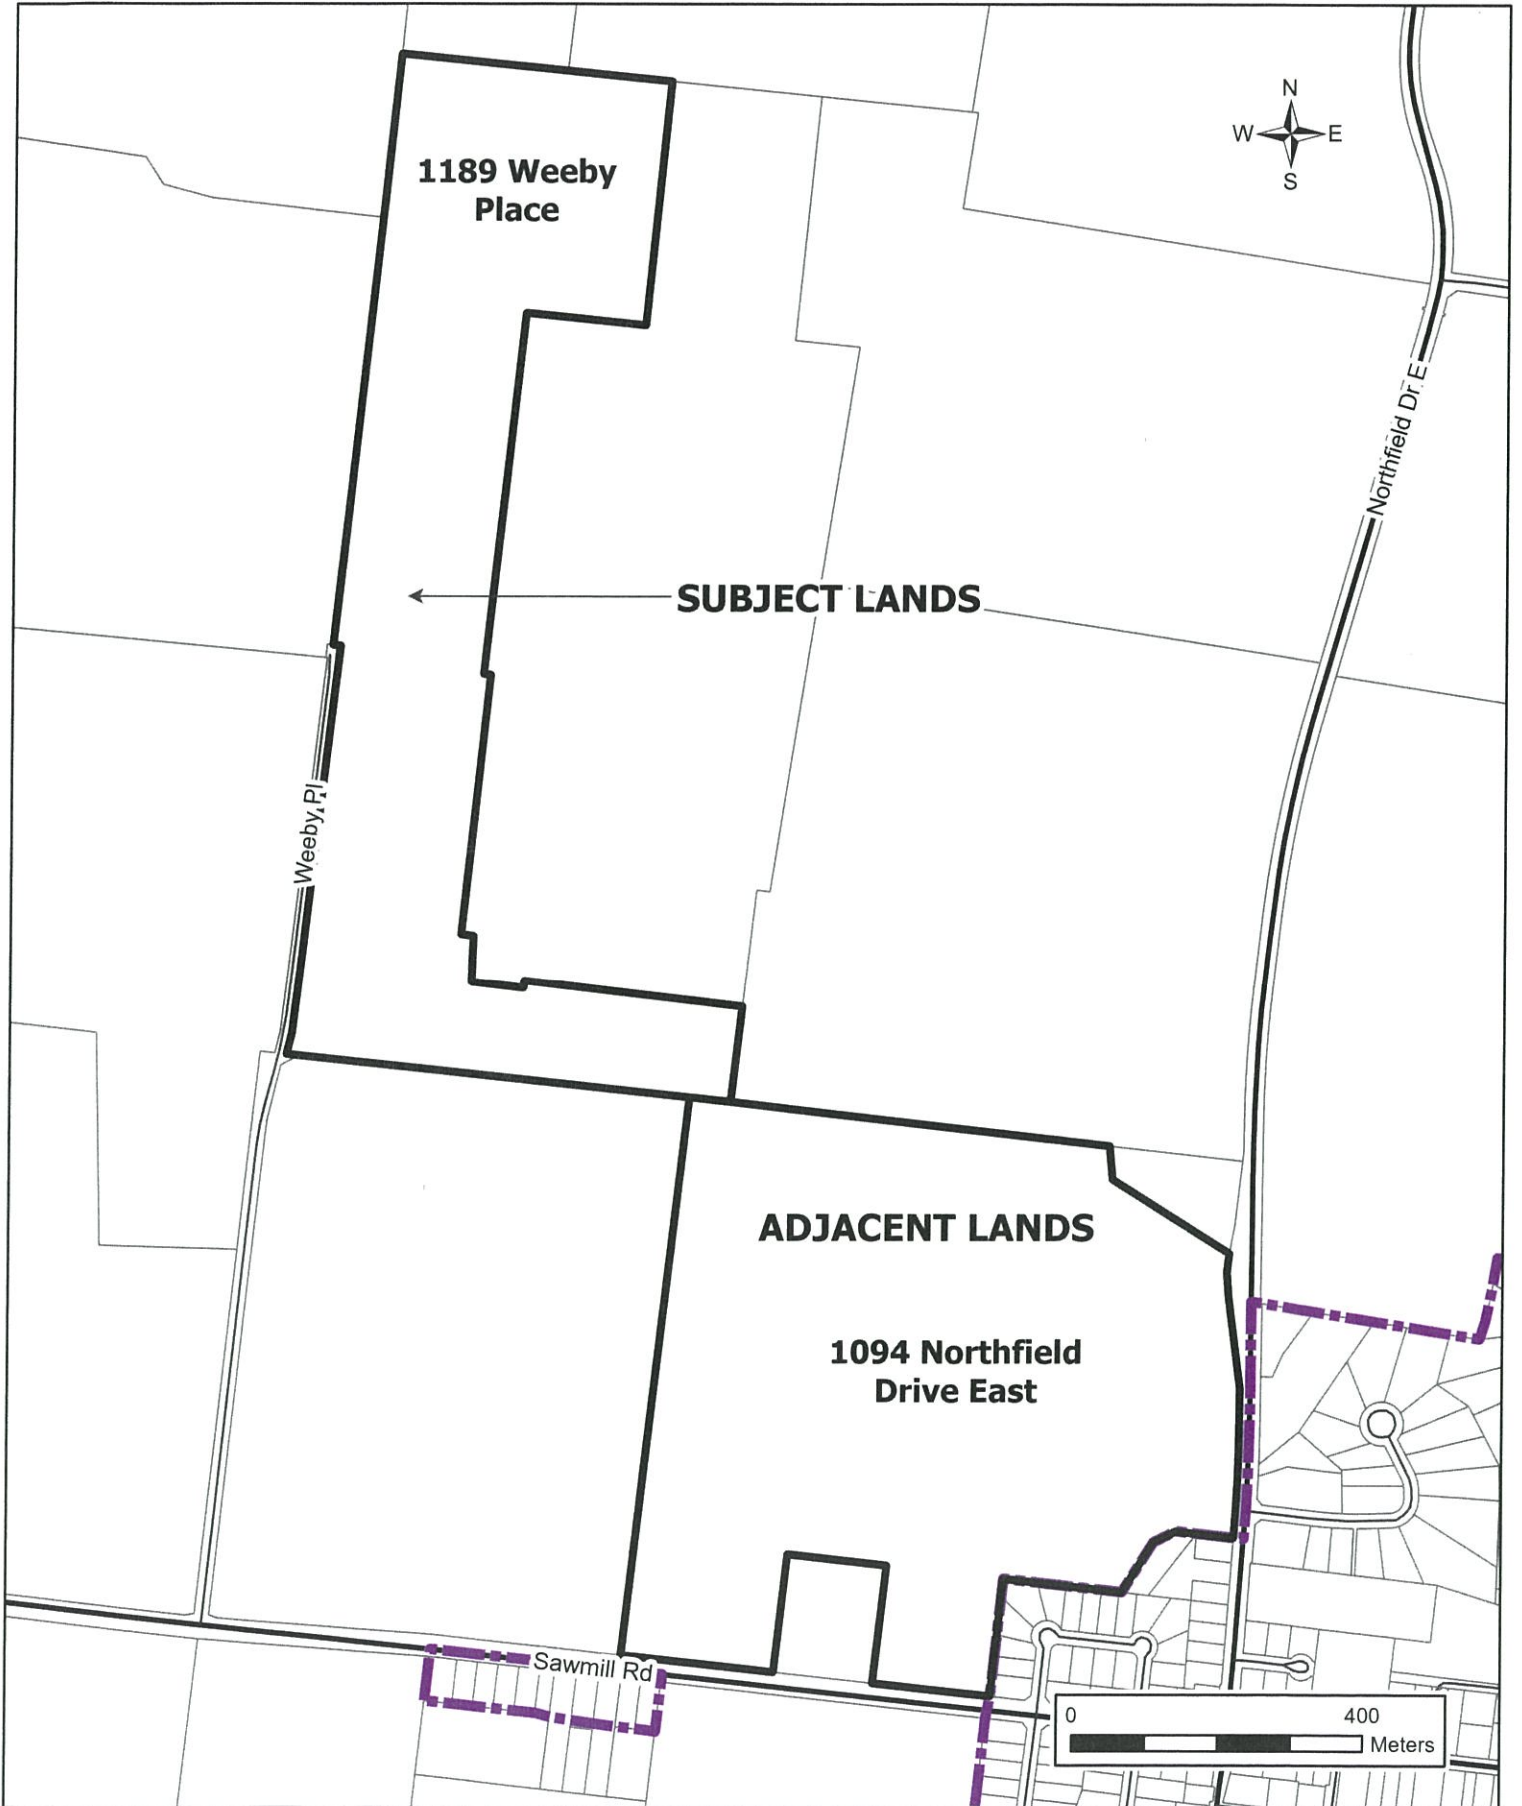

LOCATION MAP  
Zone Change Application 10/2023  
1189 Weeby Place & 1094 Northfield Drive East

SITE PLAN  
Zone Change Application 10/2023  
1189 Weeby Place & 1094 Northfield Drive East

**1189 Weeby Place**

Proposed Reduced Parcel  
Size 34.4 ha

**SUBJECT LANDS**

Storage Barn  
Dwelling Barn Barn  
Storage Silo Storage

Lands To Be Severed and  
Conveyed to Adjacent Lands

**1094 Northfield  
Drive East  
ADJACENT LANDS**