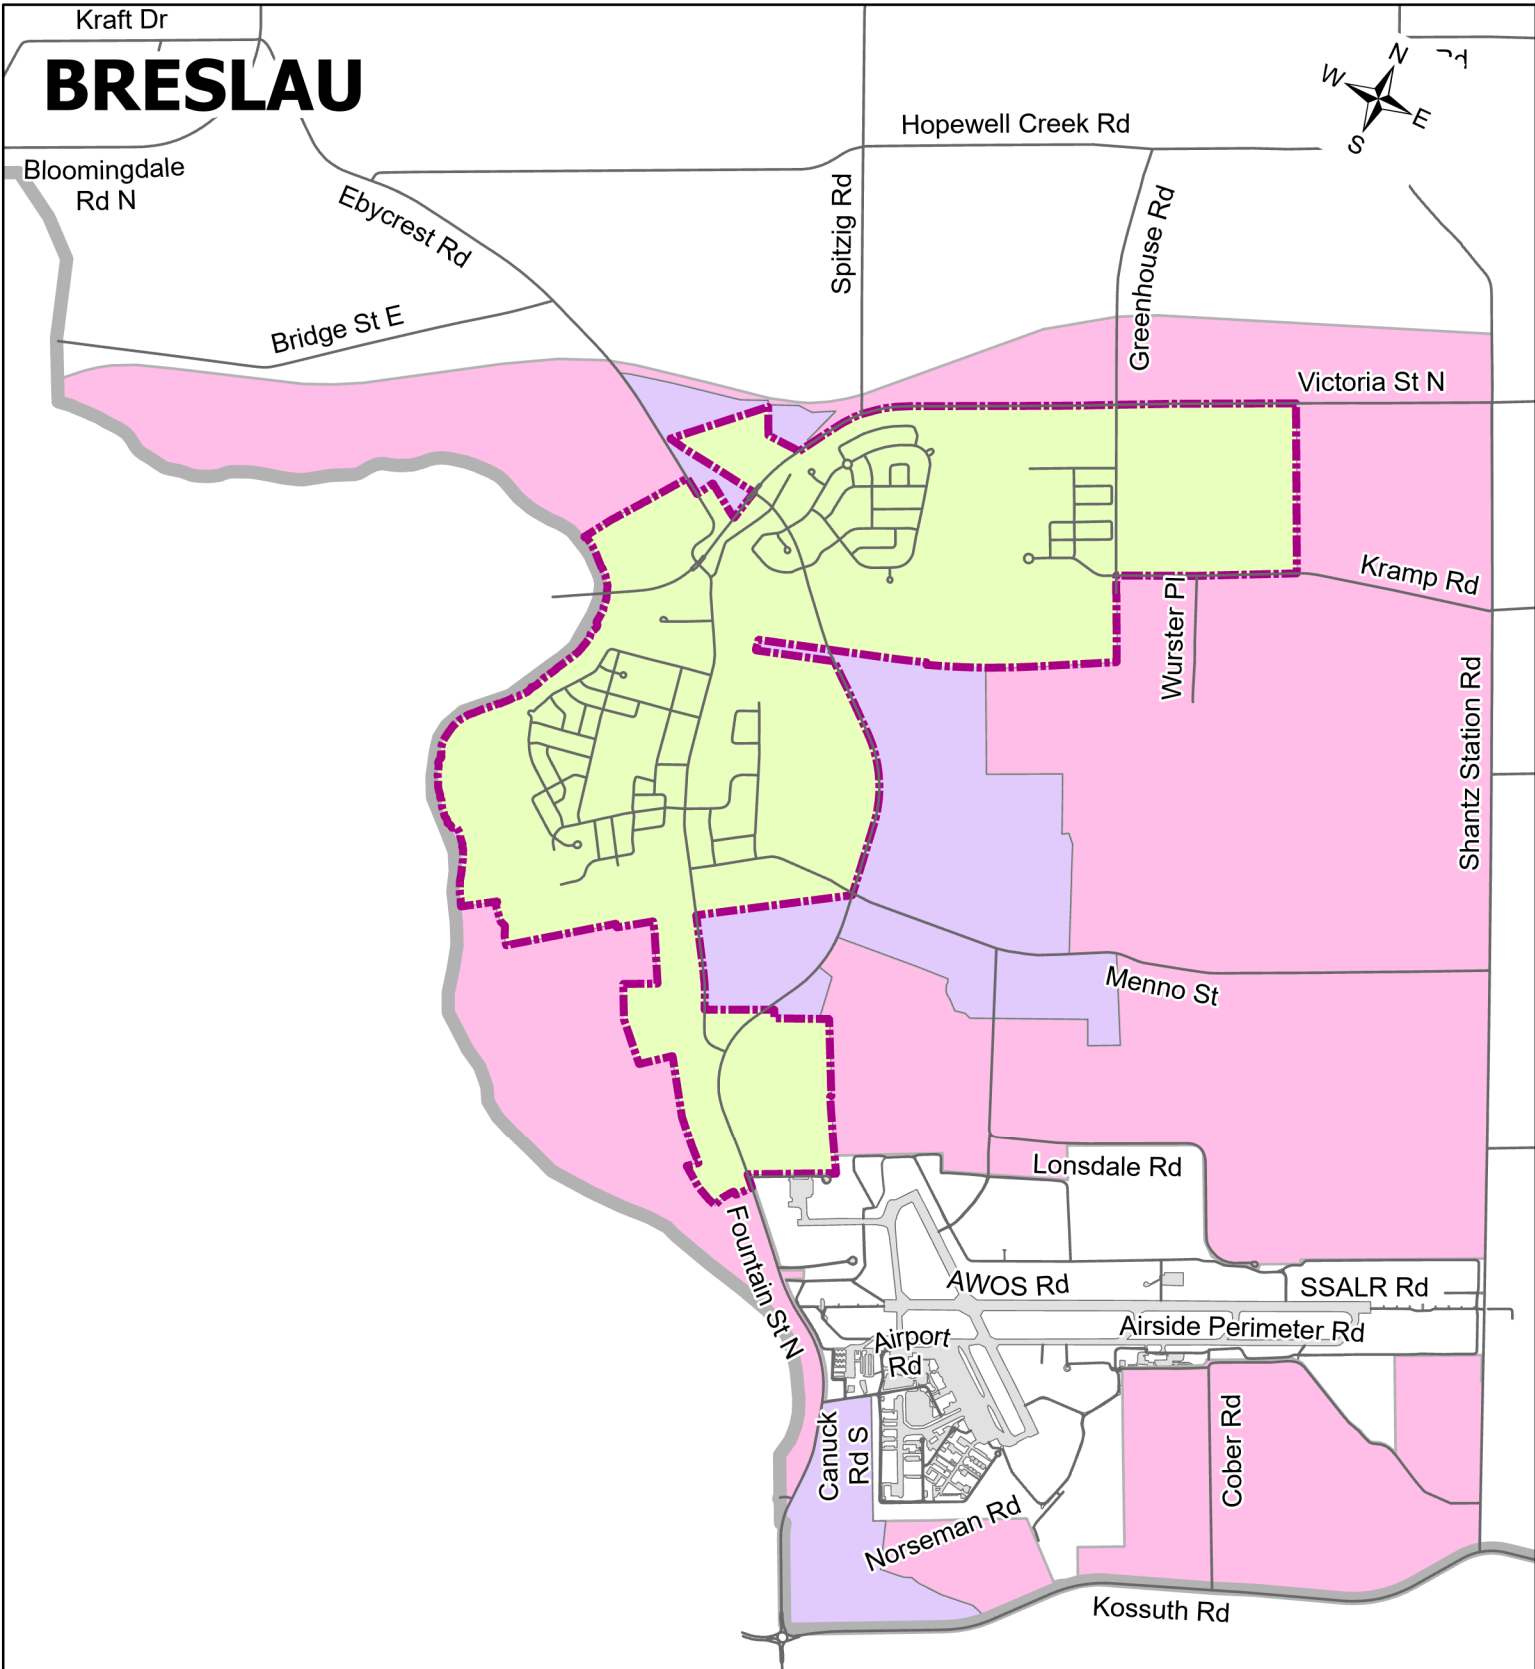

BRESLAU

Legend

- Current Settlement Boundary
- Region Approved ROPA 6 Boundary
- Province Approved ROPA 6 Boundary (Countryside Line)