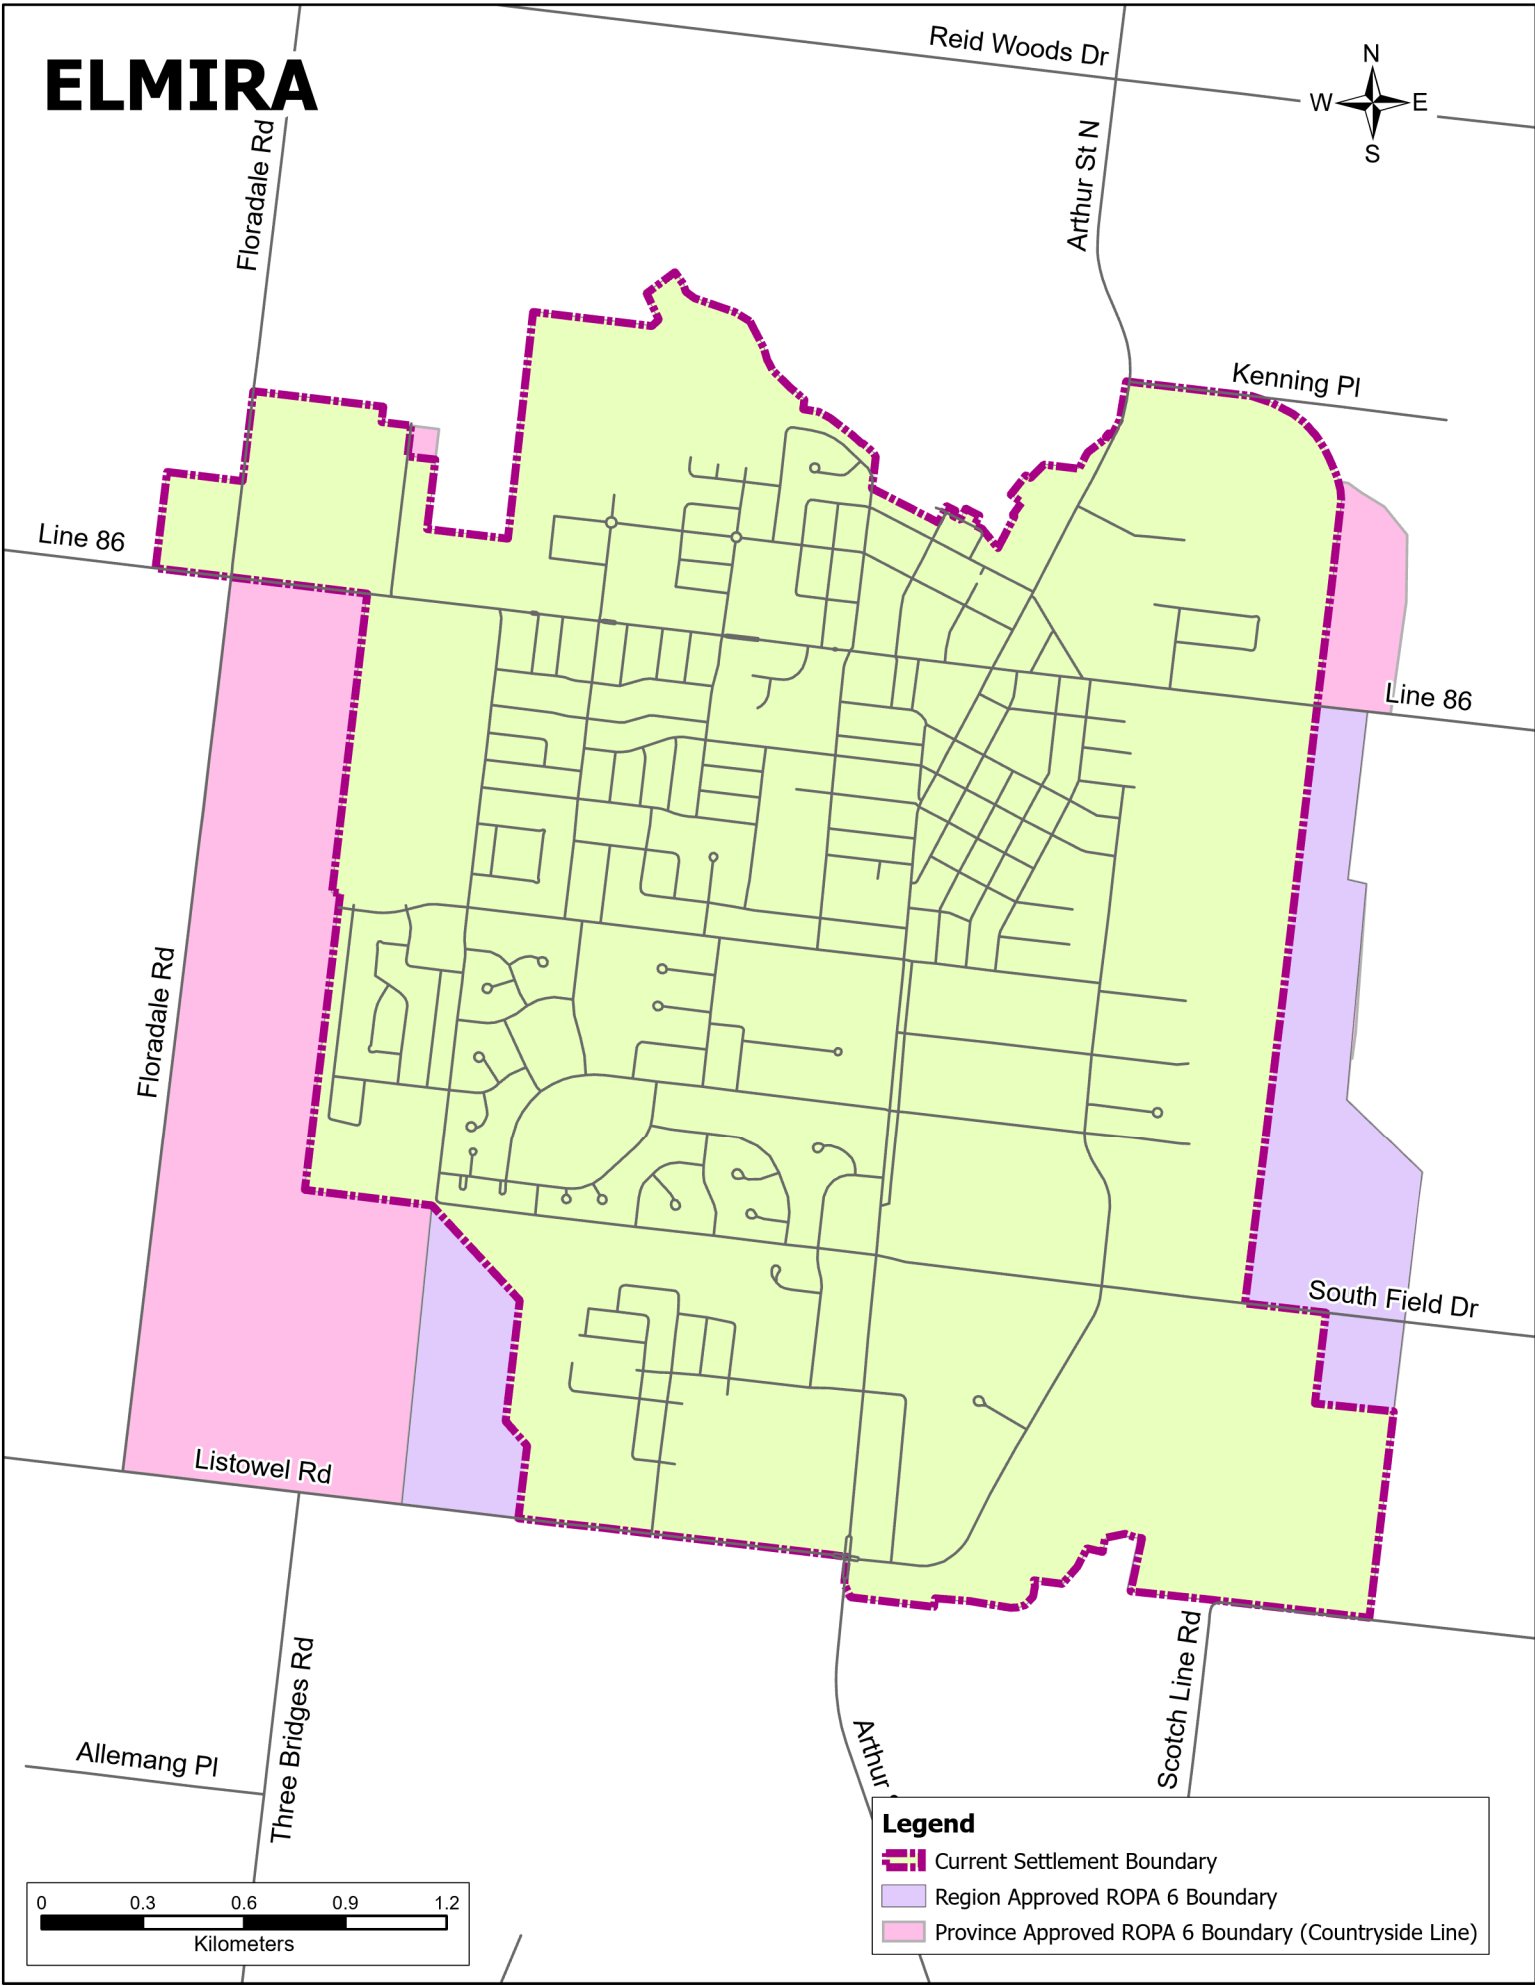

ELMIRA

Legend

-  Current Settlement Boundary
-  Region Approved ROPA 6 Boundary
-  Province Approved ROPA 6 Boundary (Countryside Line)